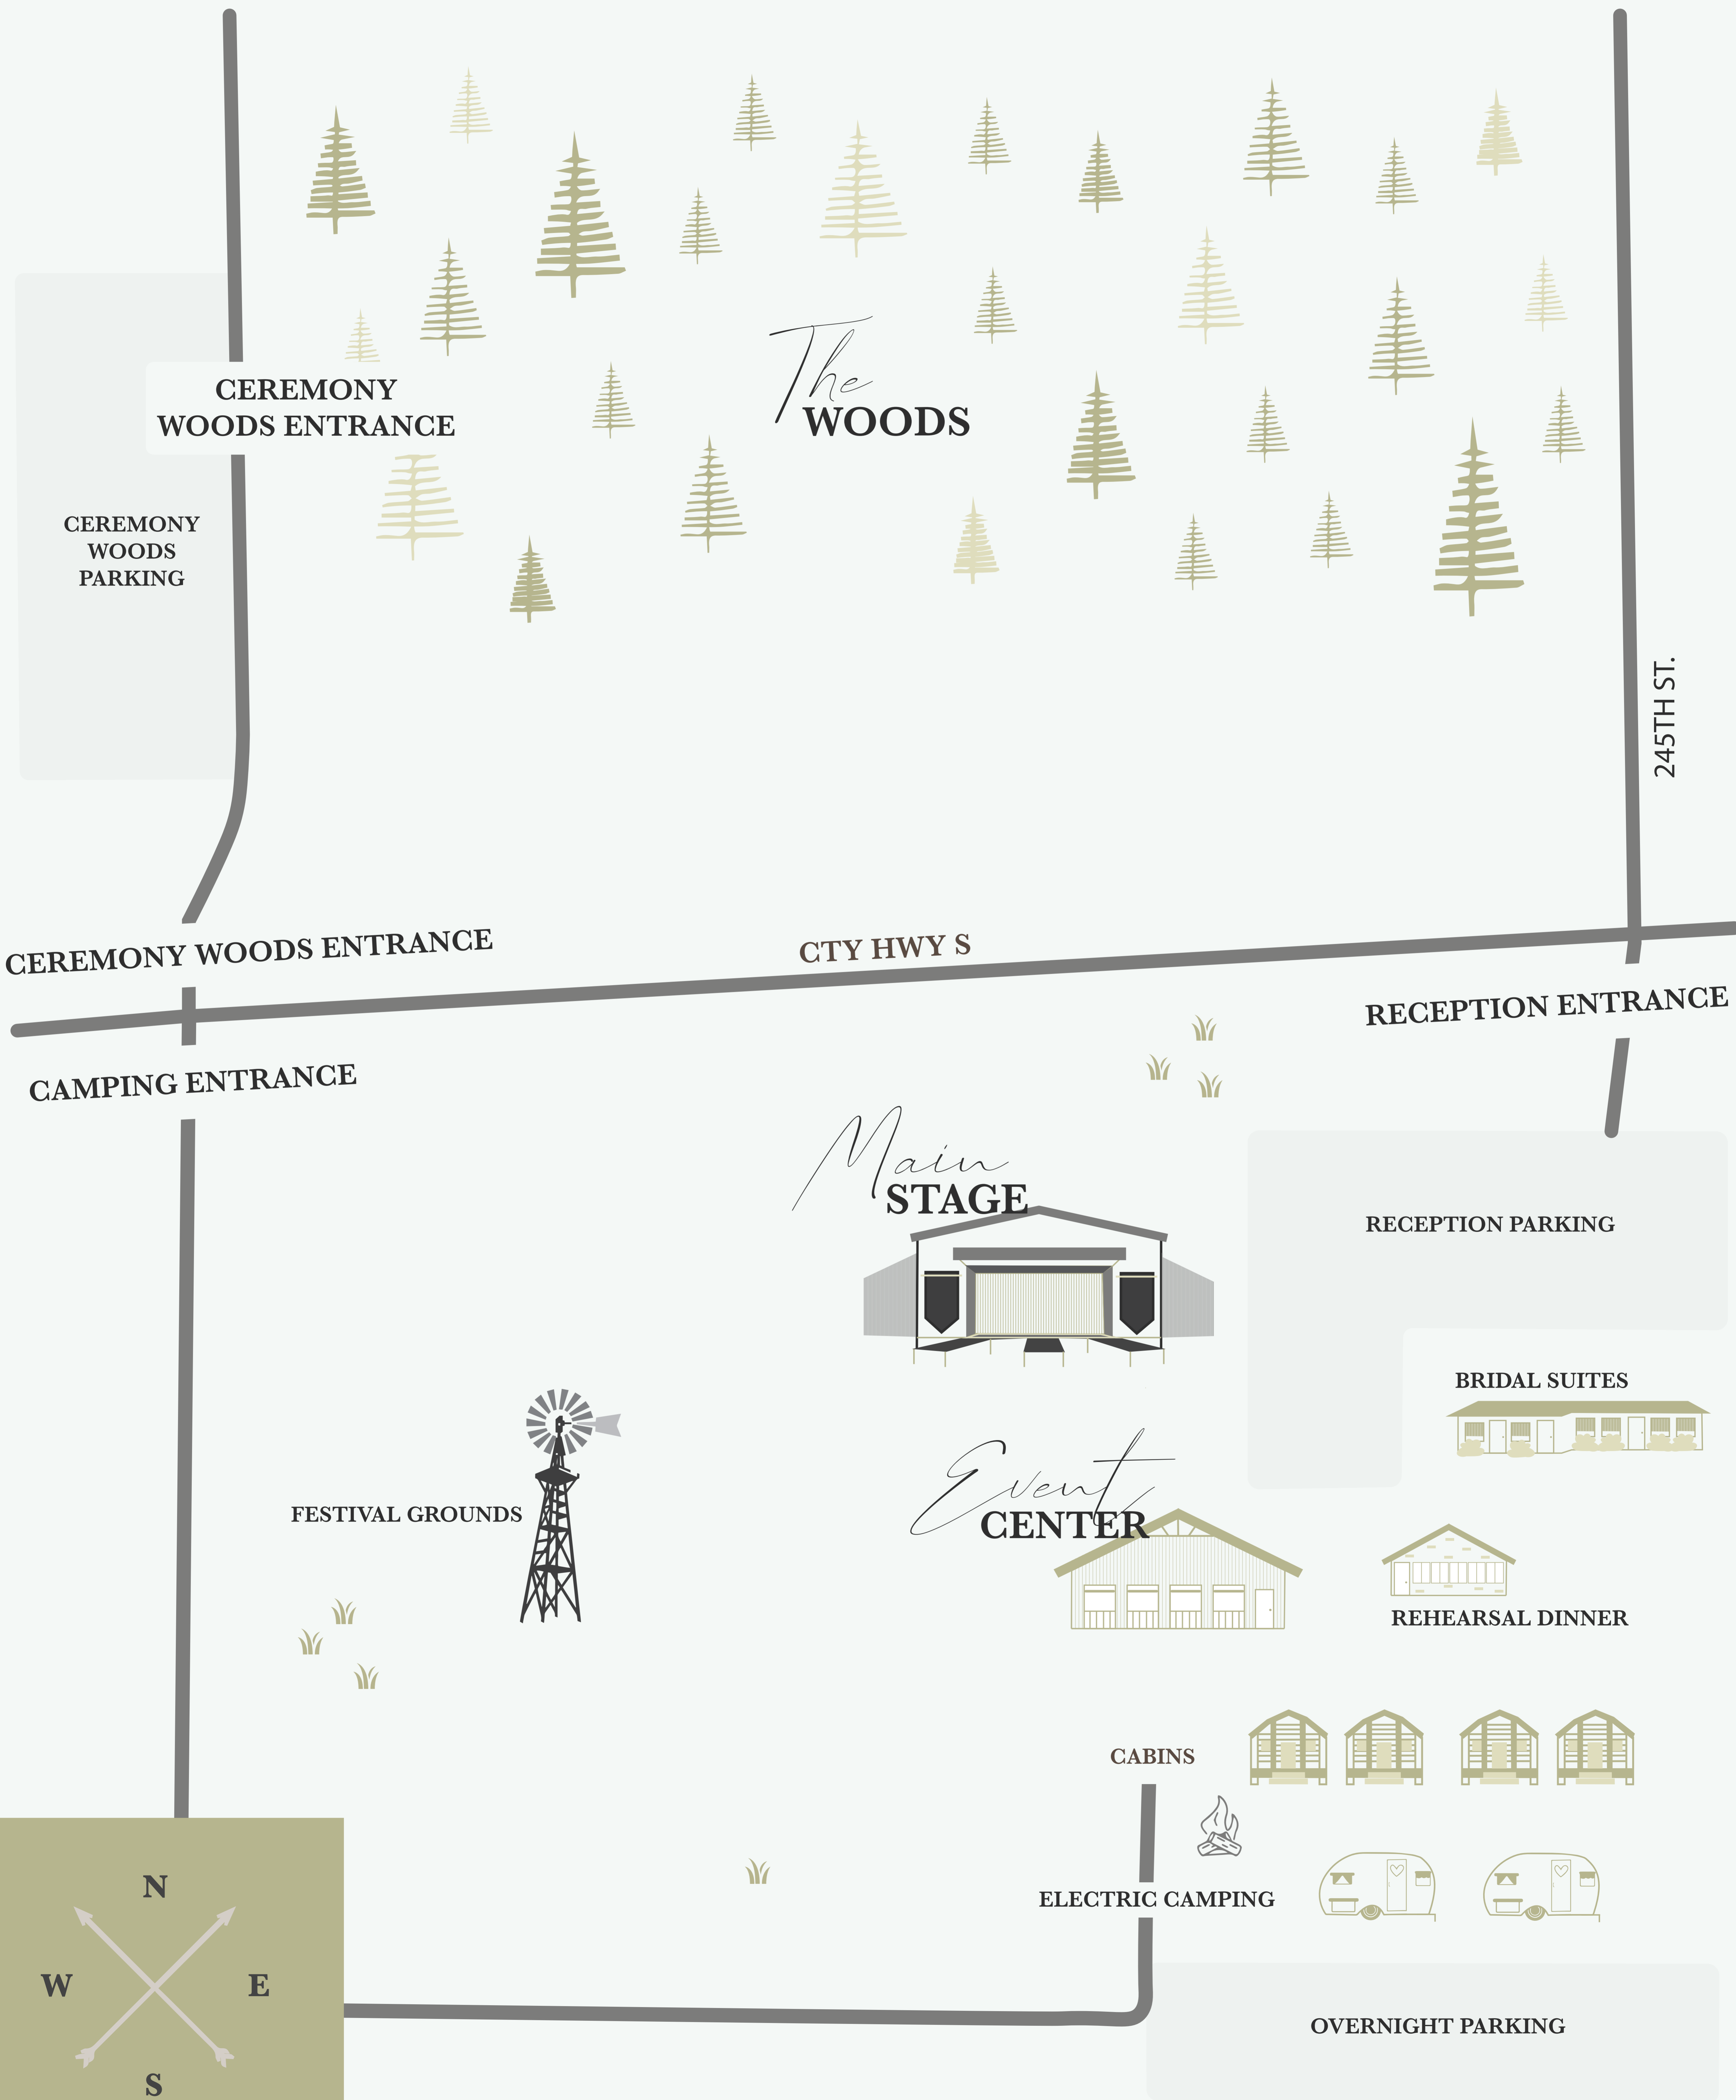

# FEST VALLEY EVENTS - GROUNDS MAP

CEREMONY WOODS ENTRANCE

*The*  
WOODS

CEREMONY WOODS PARKING

CEREMONY WOODS ENTRANCE

CTY HWY S

245TH ST.

RECEPTION ENTRANCE

CAMPING ENTRANCE

*Main*  
STAGE

RECEPTION PARKING

FESTIVAL GROUNDS

*Event*  
CENTER

BRIDAL SUITES

REHEARSAL DINNER

CABINS

ELECTRIC CAMPING

OVERNIGHT PARKING